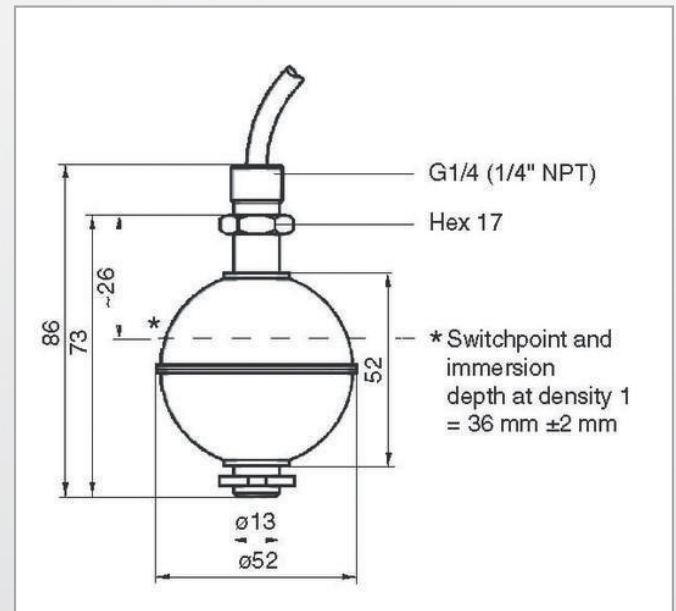

Level Switches

Type UNS-VA1/4 VA52 (-HT)

Made of Stainless Steel
with G1/4 - Mounting Thread

Technical Data

Stem and Mounting Thread	VA 1/4 = W.Nr. 1.4571, G1/4
Float	VA 52 = W.Nr. 1.4571, \varnothing 52 mm
Max. Operating Pressure	40 bar (Float / +20 °C)
Max. Operating Temperature	-10 °C...+105 °C, PVC-Cable -40 °C...+150 °C, Silicone cable (-HT)
Min. Fluid Specific Gravity	0,78 g/cm ³
Mounting Position	vertical, $\pm 30^\circ$, through top or bottom
Protection Class	IP54
Electrical Connection	PVC-cable, max. 3 x 0,34 mm ² Silicone cable (-HT), max. 3 x 0,5 mm ² 1 m / 3 m / 5 m length
Contact Mode	1 - SPST-switch (NO) 2 - SPST-switch (NC) 3 - SPDT-switch
Max. Contact Rating	1 - 250 V AC/DC / 3,0 A / 100 VA/W 2 - 250 V AC/DC / 3,0 A / 100 VA/W 3 - 140 V AC/DC / 1,0 A / 60 VA/W
Weight	appr. 150 g
Approval	www.barksdale.de

Dimensions (mm / inch)

Order Code

Type	Contact Mode	Cable Type/Length	Order Number
UNS-VA1/4-K1-VA52/1(2)	NO (NC)	PVC / 1 m	0111-482
UNS-VA1/4-K3-VA52/1(2)	NO (NC)	PVC / 3 m	0111-483
UNS-VA1/4-K5-VA52/1(2)	NO (NC)	PVC / 5 m	0111-484
UNS-VA1/4-K1-VA52/3	SPDT	PVC / 1 m	0111-485
UNS-VA1/4-K3-VA52/3	SPDT	PVC / 3 m	0111-486
UNS-VA1/4-K5-VA52/3	SPDT	PVC / 5 m	0111-487
UNS-VA1/4-K1-VA52/1(2)-HT	NO (NC)	Silicone / 1 m	0111-488
UNS-VA1/4-K3-VA52/1(2)-HT	NO (NC)	Silicone / 3 m	0111-489
UNS-VA1/4-K5-VA52/1(2)-HT	NO (NC)	Silicone / 5 m	0111-490
UNS-VA1/4-K1-VA52/3-HT	SPDT	Silicone / 1 m	0111-491
UNS-VA1/4-K3-VA52/3-HT	SPDT	Silicone / 3 m	0111-492
UNS-VA1/4-K5-VA52/3-HT	SPDT	Silicone / 5 m	0111-493
UNS-VA1/4NPT-K1-VA52/1(2)	NO (NC)	PVC / 1 m	0111-589
UNS-VA1/4NPT-K3-VA52/1(2)	NO (NC)	PVC / 3 m	0111-590
UNS-VA1/4NPT-K5-VA52/1(2)	NO (NC)	PVC / 5 m	0111-591
UNS-VA1/4NPT-K1-VA52/3	SPDT	PVC / 1 m	0111-594
UNS-VA1/4NPT-K3-VA52/3	SPDT	PVC / 3 m	0111-595
UNS-VA1/4NPT-K5-VA52/3	SPDT	PVC / 5 m	0111-596